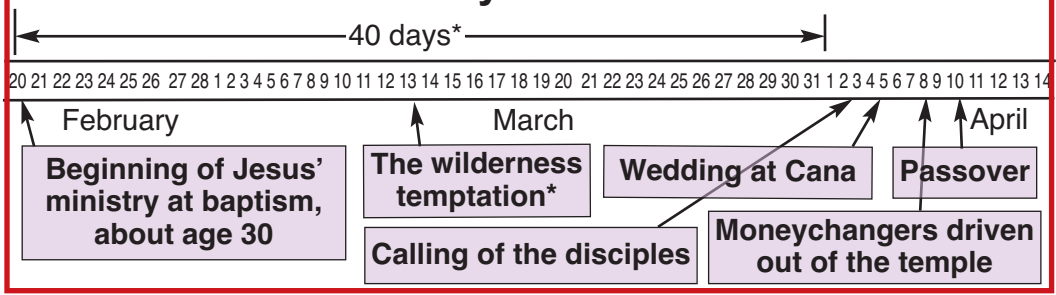

A Timeline for the Birth, Ministry, Crucifixion, and Resurrection of Jesus Christ¹

Eden lost

God through Abraham begins the redemption of mankind

Christ's sacrifice for the redemption of mankind

Eden regained

The sin of Adam and Eve in the Garden of Eden?

A Summary of Events At the Beginning of Jesus' Ministry — 27 A.D.³

Christ's return with the saints to begin redeeming the world

See the footnote explanations for these events on the next page.

A Summary of Events At Jesus' Birth² Day of the month or week — 27 A.D.

A Summary of Events At Jesus' Last Passover⁴ Day of the month or week — 30 A.D.